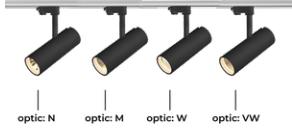

Reflector 24° (M) for HAMBURG 1 (Reflector 24° (M) for HAMBURG 1)**Product description****Technical information**

Reflector 24° (M) for HAMBURG 1 (Reflector 24° (M) for HAMBURG 1)**Accessories**

HAMBURG 1
HAB-80011
